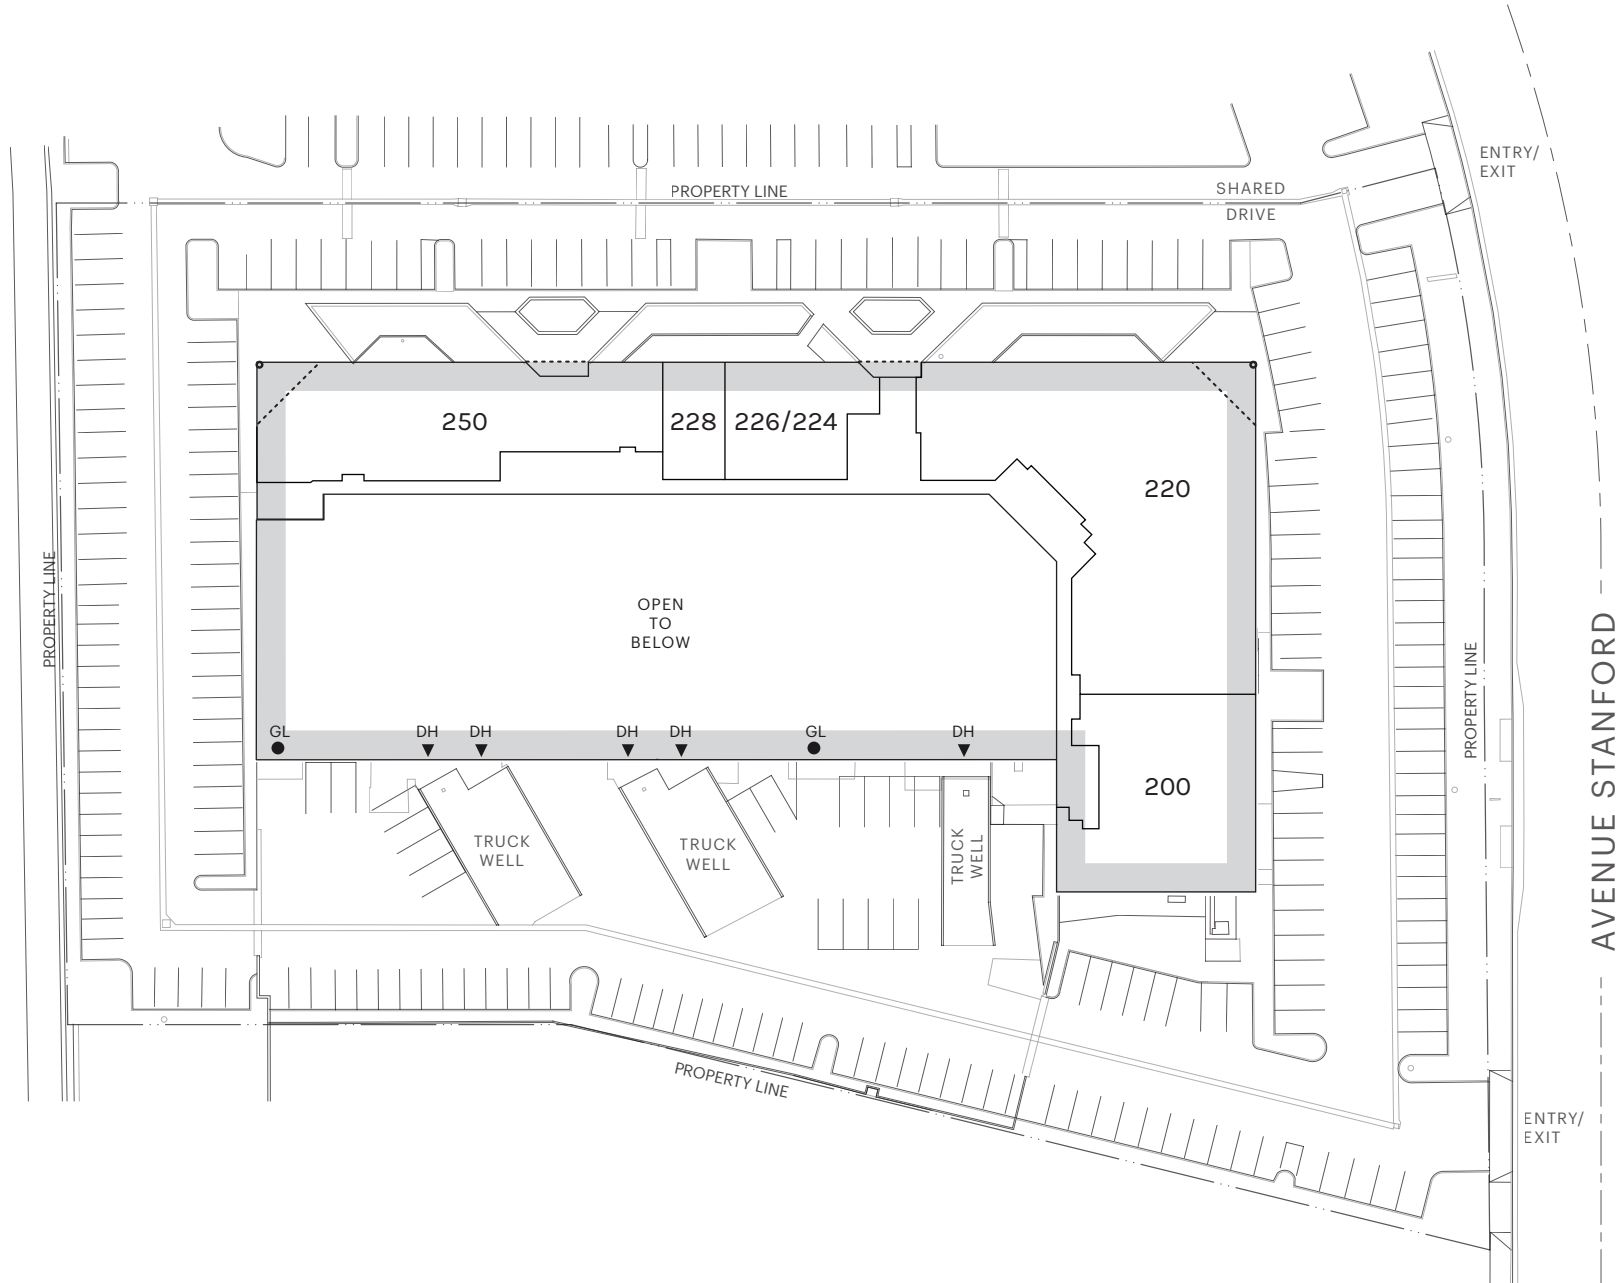

GOLDEN STATE FREEWAY

NOT TO SCALE
DATE: 08.16.19

28159 AVENUE STANFORD | VALENCIA

PLAN LAYOUT SUBJECT TO FIELD CONDITIONS & MAY DIFFER FROM PLAN AS SHOWN. ALL INFORMATION PRESENTED ON THIS DRAWING IS PRESUMED TO BE ACCURATE, HOWEVER TENANT SHOULD VERIFY PERTINENT INFORMATION PRIOR TO COMMITTING TO A LEASE.

SITE PLAN